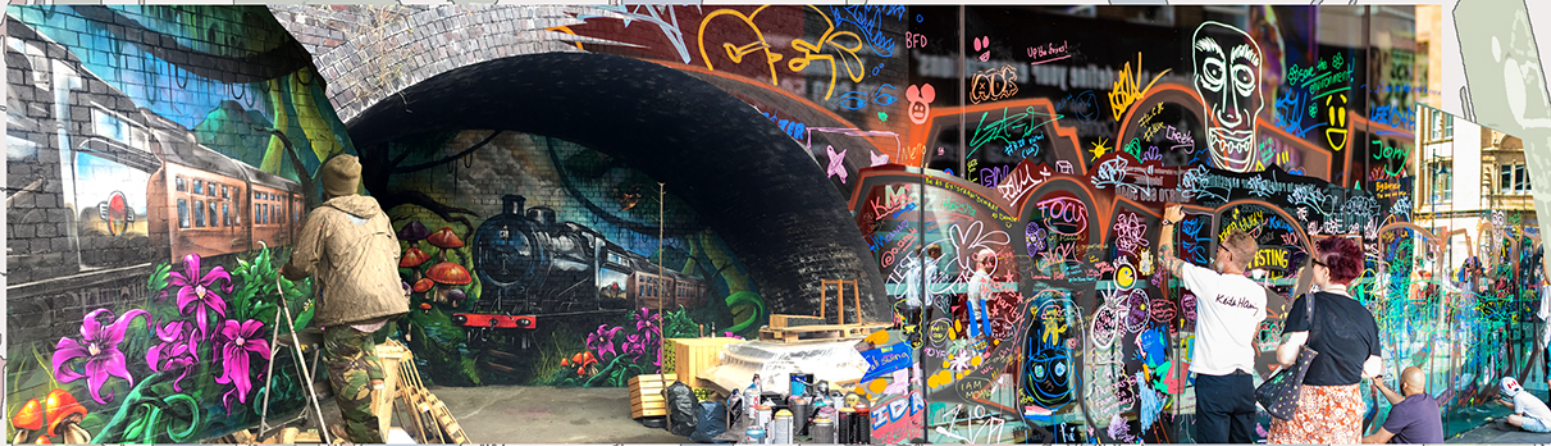

ENGAGEMENT// COMMUNITY EVENTS